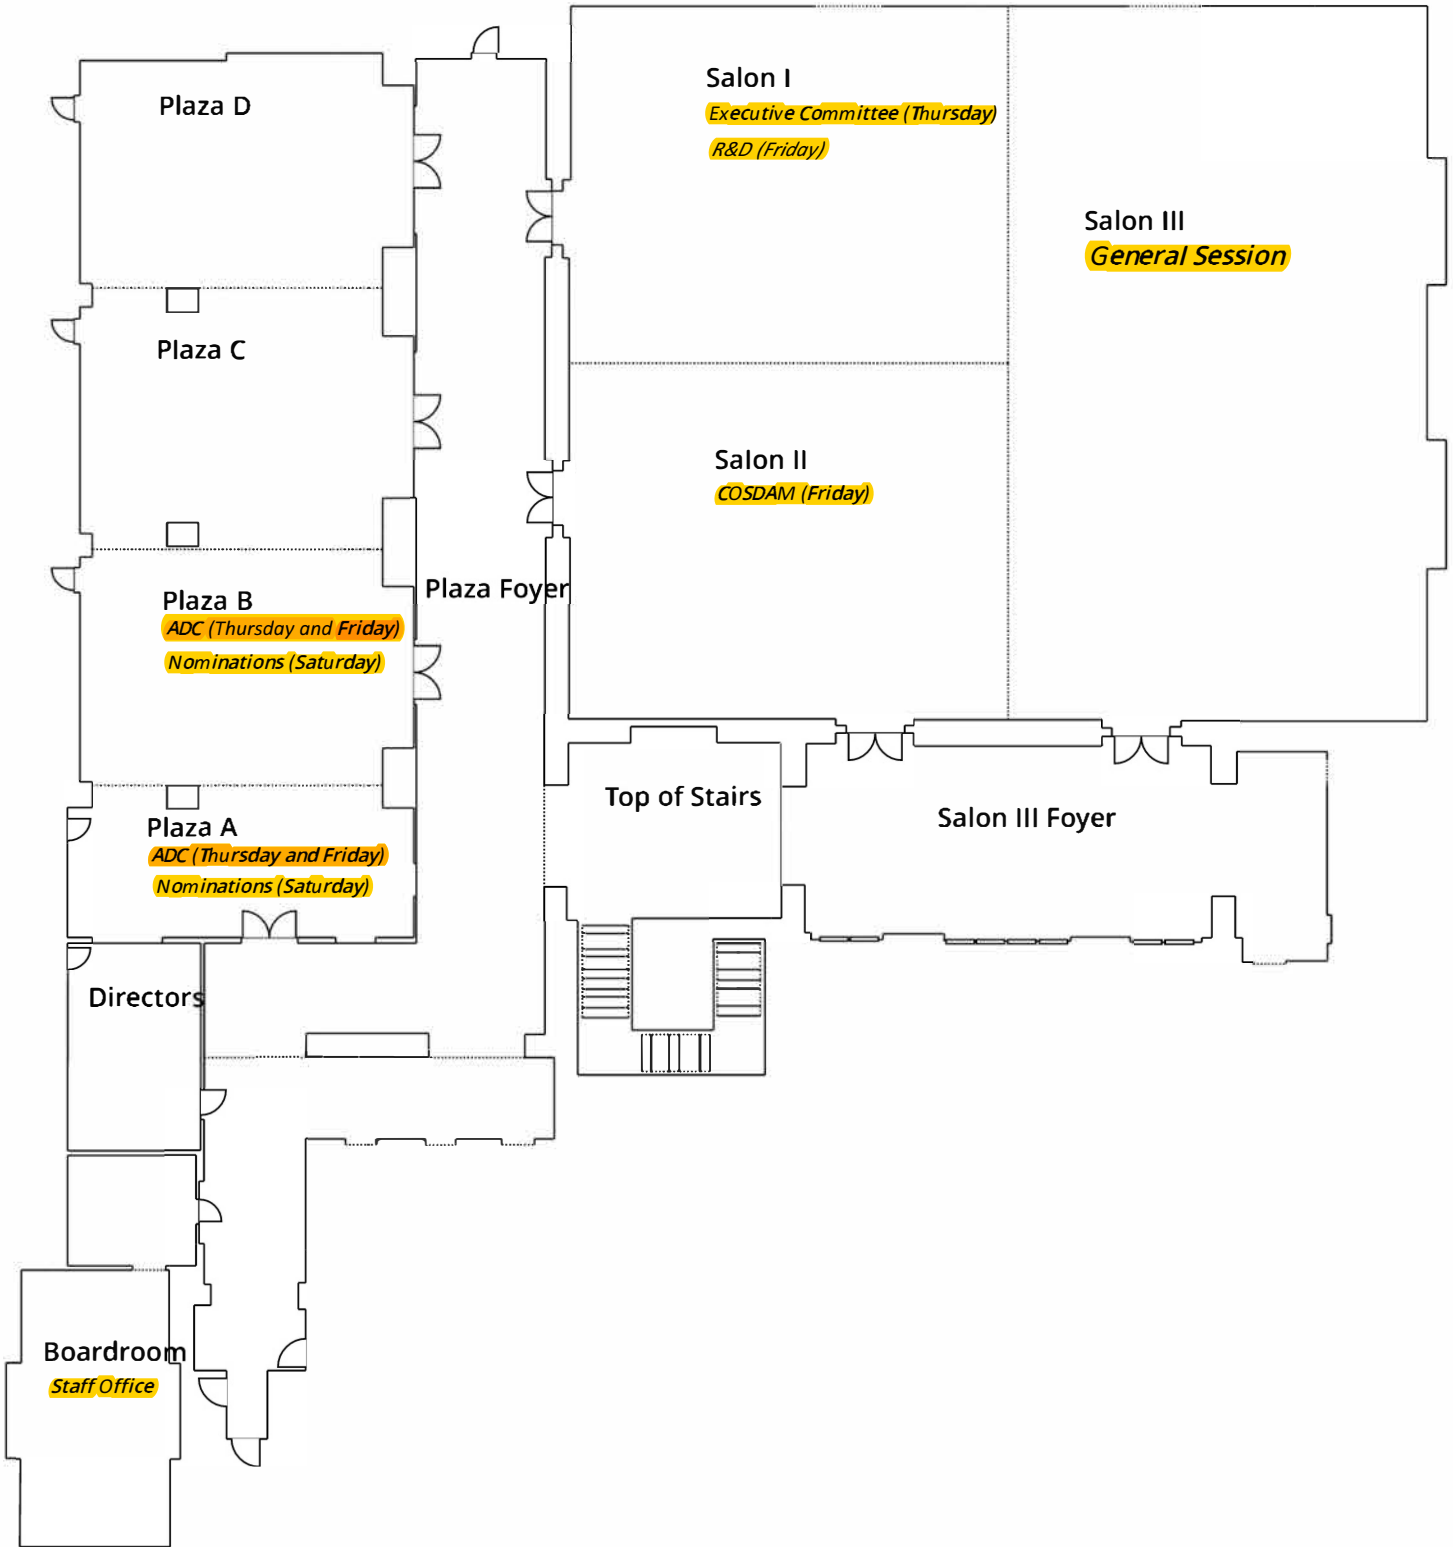

Ritz Carlton Pentagon City
Floor Plan
Conference Level, 2nd Floor

10 Feet